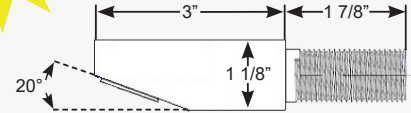

Water Connection: 1/2" NPS-M
Material: 304 Stainless Steel, Brushed Finish
Mounting Hole: 7/8"
Shipping Weight: 3 lbs.

85.00 / 38.25

SABLE FAMILY BLACK FINISHED FAUCETS

All Brass Material with a Mat Black Finish