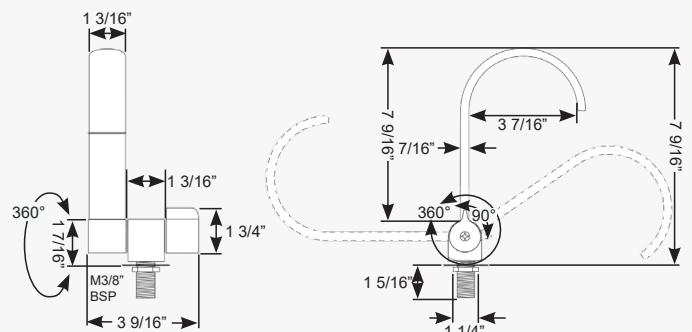

Quality is Our Tradition
www.scandvik.com

Scandvik, Inc.
423 4th Place SW
Vero Beach, FL 32962