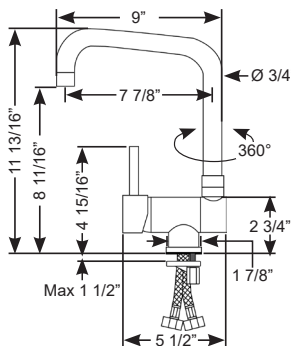

Water Connection: Flexible supply lines with 1/2" NPS-F fittings

Material: Passivated 304 Stainless Steel, Brushed finish

Mounting Hole: 1-1/4"

Shipping Weight: 5 lbs.

195.00 / 87.75

#14428 Nordic Folding Single Lever Mixer

Material: Chrome plated brass

Mounting Hole: 1-1/2"

Shipping Weight: 5 lbs

575.00 / 258.75

#10580 Folding Square Spout Tap

The combined success of our Folding Ceramic Family and our Square Geometric Family, we introduce a combination of the two families, the Piato! Built on the platform from the Folding Ceramic Family, we have added the square spout from the Geometric Family and created the Piato. A ceramic valve cartridge, for drip free service, is mated with a chromed brass knob for precision performance.