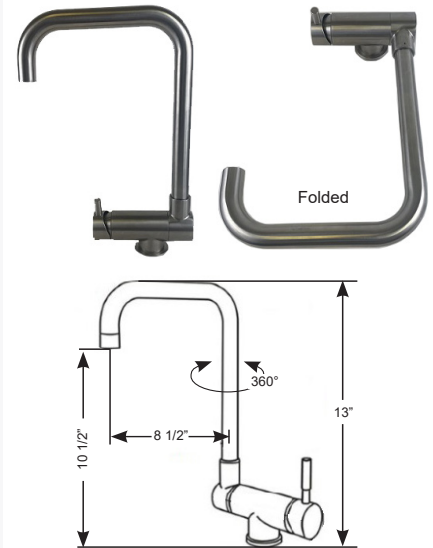

2024 New Products

#74127 Nordic Folding Stainless Steel Single Level Mixer

Nordic Stainless Steel Brushed single lever folding mixer with double bend spout. 1/4 turn ceramic valve.

Features inward opening valve handle to prevent accidental opening in rough conditions while underway. Knob is off center to allow folding completely flat.

Water Connection: Flexible supply lines with 1/2" NPS-F fittings

Material: Passivated 304 Stainless Steel, Brushed finish

Mounting Hole: 1-1/4"

Shipping Weight: 5 lbs.

195.00 / 87.75

#14428 Nordic Folding Single Lever Mixer

Material: Chrome plated brass

Mounting Hole: 1-1/2"

Shipping Weight: 5 lbs

575.00 / 258.75

#10580 Folding Square Spout Tap

The combined success of our Folding Ceramic Family and our Square Geometric Family, we introduce a combination of the two families, the Piato! Built on the platform from the Folding Ceramic Family, we have added the square spout from the Geometric Family and created the Piato. A ceramic valve cartridge, for drip free service, is mated with a chromed brass knob for precision performance.

The combined soft but definite shape, make the Piato suitable for most modern interiors of today's boats. Folds fore and aft. Does not swivel.

Water Connection: 3/8" BSP-M threaded shaft, 1/2" NPS-M adapter included