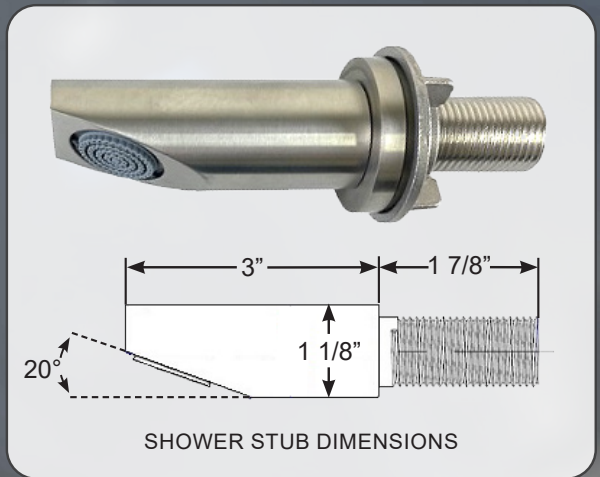

304 Stainless Steel Shower Stub 74153

Scandvik's **NEW Shower Stub** is a simple solution for hardtop and bulkhead mount showers. Pair with Scandvik's shower mixers or a solenoid valve and switch. The scale resistant sprayer aerator can be removed for powder coating and service.

- ✓ **Water Connection:** 1/2" NPS-M
- ✓ **Material:** 304 Stainless Steel, Brushed Finish
- ✓ **Mounting Hole:** 7/8"
- ✓ **Shipping Weight:** 3 lbs.

Quality is Our Tradition
www.scandvik.com

Scandvik, Inc.
423 4th Place SW
Vero Beach, FL 32962