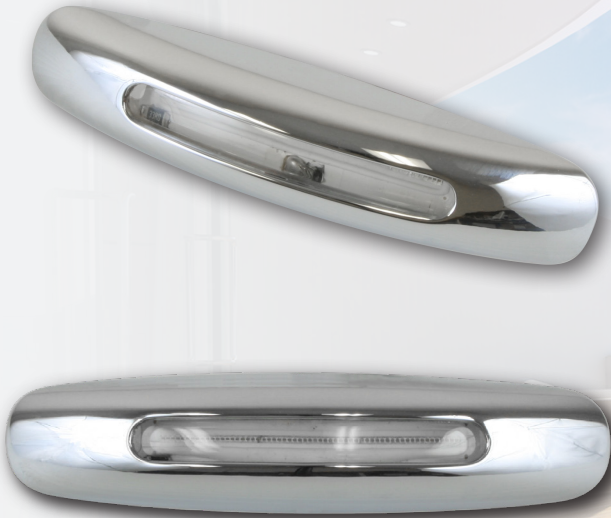

# Lighting - LED Courtesy Light

41570P - 41571P

Our H-5 courtesy lights features a 316 stainless steel snap on trim ring. Designed with a **1pc COB LED** for a more unified output (No Dotting). Available with **White** or **Blue LEDs**, these lights provide just enough output to guide you in the dark. Our White LEDs produce 66 Lumen and the Blue LEDs produce 16 Lumen. **Surface mounted fixture** features side illumination. Great for illuminating companion ways. Available in 12V only.

**#41570P Warm White LED**  
**#41571P Blue LED**

✓ IP67  
 ✓ 0.1 Amp

✓ 1 pcs COB LED  
 ✓ 12 Volt - 1.2 Watt

<b>Material</b>	Housing:Made of 316 Stainless Steel
<b>Housing Color</b>	Polished Stainless Steel
<b>LED Color</b>	<input type="checkbox"/> Warm White <input type="checkbox"/> Blue
<b>LED</b>	1PCS COB
<b>Color Temperature</b>	<input type="checkbox"/> Warm White: 2900-3200K
<b>Features</b>	Surface mount
<b>Working Voltage</b>	DC12V
<b>Wattage</b>	1.2 W
<b>Effective Lumen</b>	41570P: 66Lumen   41571P: 16Lumen
<b>Water-proofing and Dust-proofing</b>	IP: 67
<b>Life TEST FOR LED LAMP (1000 hours)</b>	Lumen Maintenance Percentage>92%
<b>Operation Temperature</b>	-20° ~ +45C°
<b>Certificate</b>	<input type="checkbox"/> CE <input type="checkbox"/> RoHS <input type="checkbox"/> <input type="checkbox"/>