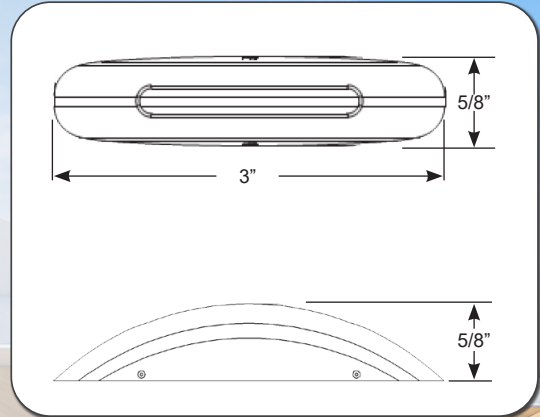

# Lighting - LED Courtesy Light

41570P - 41571P

Our H-5 courtesy lights features a 316 stainless steel snap on trim ring. Designed with a **1pc COB LED** for a more unified output (No Dotting). Available with **White** or **Blue LEDs**, these lights provide just enough output to guide you in the dark. Our White LEDs produce 66 Lumen and the Blue LEDs produce 16 Lumen. **Surface mounted fixture** features side illumination. Great for illuminating companion ways. Available in 12V only.