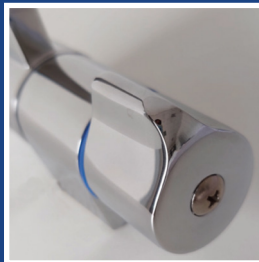

Quality is Our Tradition

FOLDING SQUARE SPOUT WATER TAP

10580

NEW The combined success of our Folding Ceramic Family and our Square Geometric Family, we introduce a combination of the two families, the **Piatto!** Built on the platform from the Folding Ceramic Family, we have added the square spout from the Geometric Family and created the Piatto. A ceramic valve cartridge, for drip free service, is mated with a chromed brass knob for precision performance.

The combined soft but definite shape, make the Piatto **suitable for most modern interiors** of today's boats.

- ✓ **Water Connection:** 3/8" BSP-M threaded shaft, 1/2" NPS-M adapter included
- ✓ **Material:** Solid brass with chrome finish body, chromed brass knob
- ✓ **Mounting Hole:** 5/8"
- ✓ **Shipping Weight:** 3 lbs.