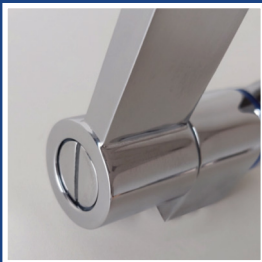

Quality is Our Tradition

FOLDING SQUARE SPOUT WATER TAP

10580

NEW The combined success of our Folding Ceramic Family and our Square Geometric Family, we introduce a combination of the two families, the **Piatto!** Built on the platform from the Folding Ceramic Family, we have added the square spout from the Geometric Family and created the Piatto. A ceramic valve cartridge, for drip free service, is mated with a chromed brass knob for precision performance.

The combined soft but definite shape, make the Piatto **suitable for most modern interiors** of today's boats.

- ✓ **Water Connection:** 3/8" BSP-M threaded shaft, 1/2" NPS-M adapter included
- ✓ **Material:** Solid brass with chrome finish body, chromed brass knob
- ✓ **Mounting Hole:** 5/8"
- ✓ **Shipping Weight:** 3 lbs.