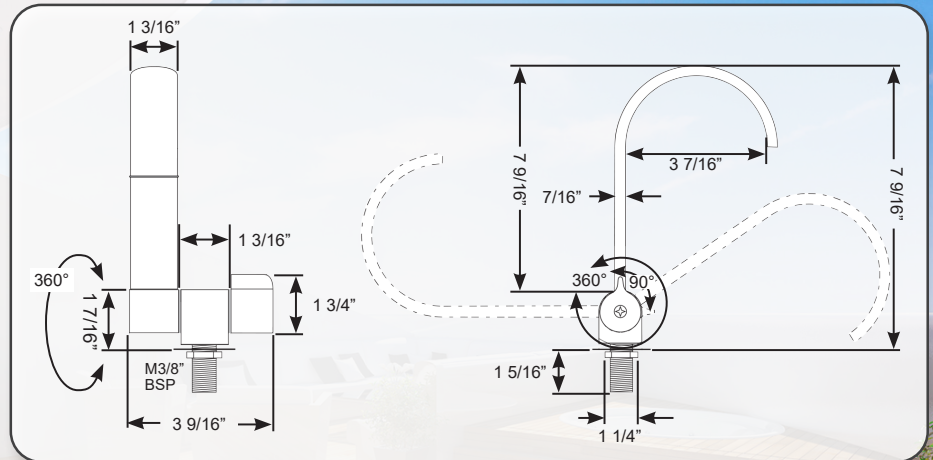

Quality is Our Tradition

FOLDING SQUARE SPOUT WATER TAP

10580

NEW The combined success of our Folding Ceramic Family and our Square Geometric Family, we introduce a combination of the two families, the **Piatto!** Built on the platform from the Folding Ceramic Family, we have added the square spout from the Geometric Family and created the Piatto. A ceramic valve cartridge, for drip free service, is mated with a chromed brass knob for precision performance.

The combined soft but definite shape, make the Piatto **suitable for most modern interiors** of today's boats.

- ✓ **Water Connection:** 3/8" BSP-M threaded shaft, 1/2" NPS-M adapter included
- ✓ **Material:** Solid brass with chrome finish body, chromed brass knob
- ✓ **Mounting Hole:** 5/8"
- ✓ **Shipping Weight:** 3 lbs.