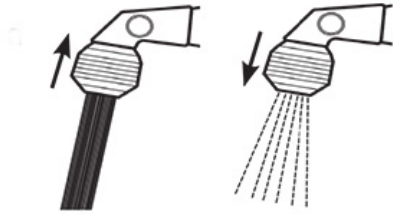

#### Minimalistic Combination Fixture

All **NEW** minimalistic single lever design combination faucet and shower mixer. Features inward opening valve handle to prevent accidental opening in rough conditions while underway.

**Water Connection:** Flexible supply lines with 1/2" NPS-F fittings  
**Material:** Chrome plated brass body. Sprayer handle with 5' chrome-flex hose

**Mounting Hole:** (2) 1-1/4" holes, 1-1/16" center to center. Cutting template included

**Shipping Weight:** 5 Lbs.

#14417 White handle with on/off valve

#14419 Black handle with on/off valve

SKU# = 14417 / 14419

aerated water flow or shower