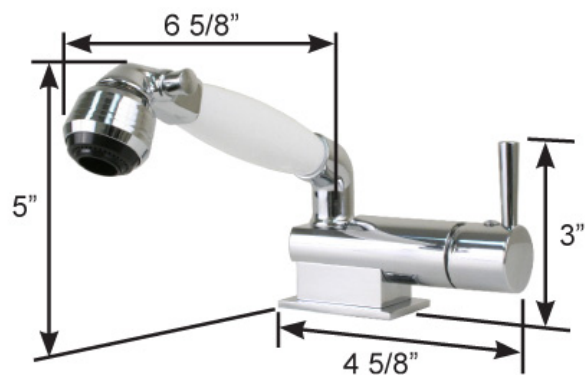

#### Minimalistic Combination Fixture

All **NEW** minimalistic single lever design combination faucet and shower mixer. Features inward opening valve handle to prevent accidental opening in rough conditions while underway.

**Water Connection:** Flexible supply lines with 1/2" NPS-F fittings  
**Material:** Chrome plated brass body. Sprayer handle with 5' chrome-flex hose

**Mounting Hole:** (2) 1-1/4" holes, 1-1/16" center to center. Cutting template included

**Shipping Weight:** 5 Lbs.

#14417 White handle with on/off valve

#14419 Black handle with on/off valve

SKU# = 14417 / 14419

aerated water flow or shower