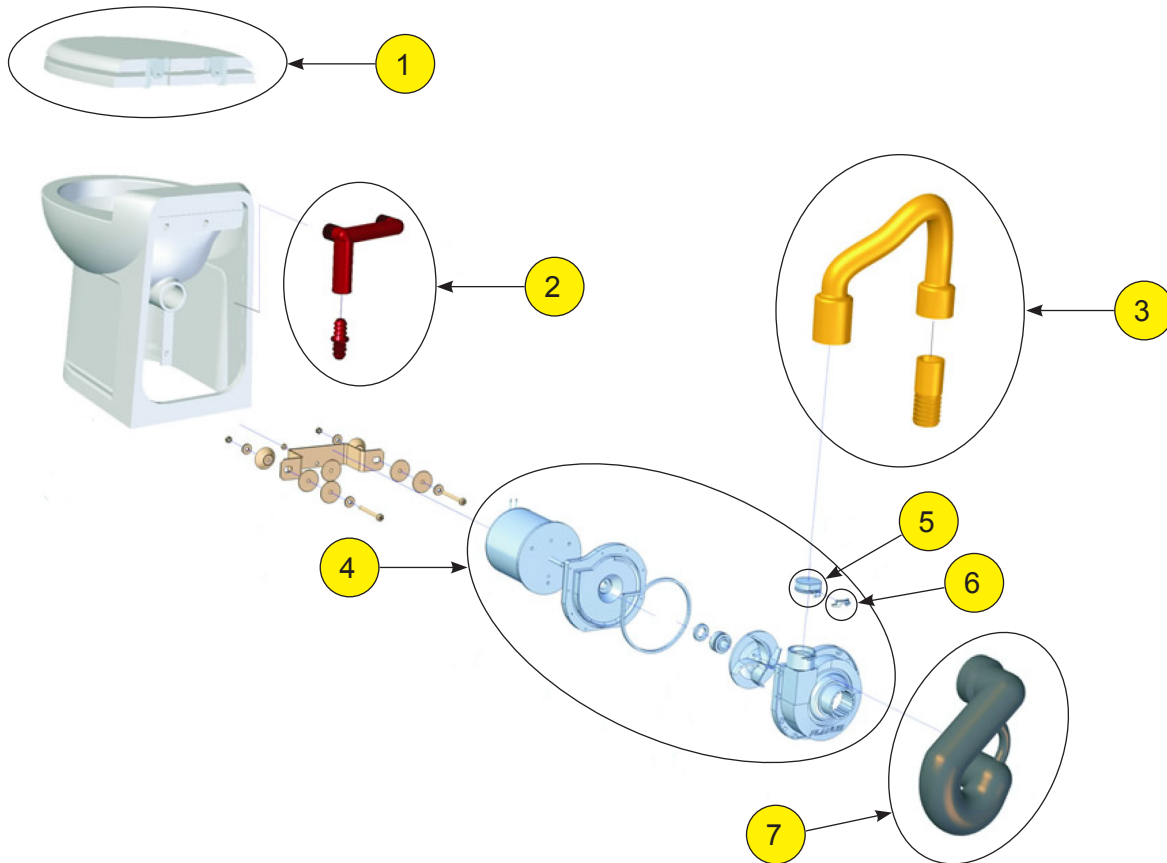

## Planus Artic Series Exploded View

1	Seat & Cover	
	Artic Standard with soft close, White	<b>90713</b>
	Artic Plus with soft close, White	<b>90714</b>
2	Inlet Hose	<b>90680</b>
3	Discharge Hose	<b>90685</b>
4	Vortex Pump & Motor Assembly	
	12 Volt	<b>90650</b>
	24 Volt	<b>90651</b>
	230 Volt	<b>90652</b>
5	One-Way Valve	<b>90687</b>
6	Clamp for One-Way Valve	<b>90688</b>
7	Siphon Hose	<b>90683</b>